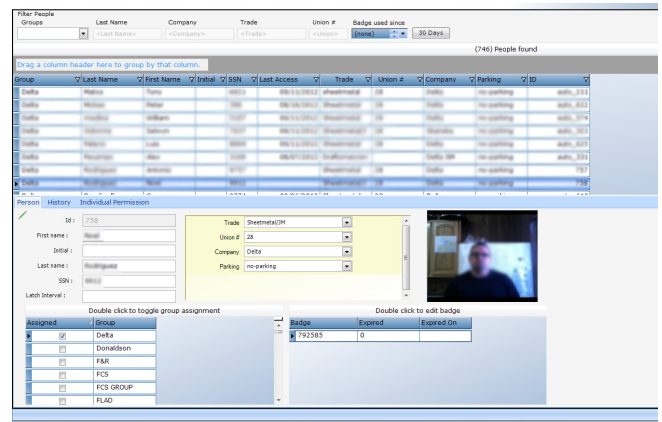

MMCVision™

Access Control

Integrated video management and access control all in one platform

Easy to Use	Cost Savings	Diverse	Compatible
User-friendly interface that is available 24/7/365 from anywhere around the globe	Hosted services available that significantly reduce initial capital investment and infrastructure support	Deployable in a variety of diverse application settings with unlimited access points	Easily integrates with existing surveillance system providing secure information sharing

Simplifying Access Control

Powerful feature set enables streamlined control of access points without compromising security.

Access Control provides fine-detailed level control of all access security related issues. Reports are available for all system activity, as well as real time reporting on who is currently in the facility.

Access Control can initiate automatic actions, such as the scheduled unlocking and locking of doors and execution of user-configurable custom action-sets through its scripting features.

Access Control allows authorized security personnel to input individual users permissions using a real-time secure web-interface.

IP Cloud Control™

Hosted subscription services are available which reduce initial capital investments and ongoing maintenance costs. Web based access is available 24/7 from anywhere around the globe.

KEY FEATURES & BENEFITS

- Real-time monitoring of system activities
- Operator override functionality
- Time tracking and reporting capability
- Badge verification on entry
- Configurable alarm conditions
- Locally hosted system for increased security
- ID each entry with live video
- Archive by name or date
- Badge printing